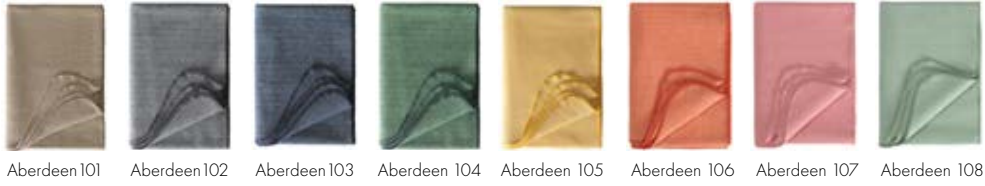

Hampton S 14

Hampton S 16

Hampton S 12

Hampton S 13

TRIBECA

Kissenhülle, #41931-M, 100% Polyester-Samt/Velvet, 40 x 60 cm

Kissenhülle, #41931-L, 100% Polyester-Samt/Velvet, 50 x 50 cm

Tribeca M 3

Tribeca M 2

Tribeca M 4

Tribeca M 5

Tribeca M 1

PLAIDS/TROWS

Wolle & Co./Wool & Co.

ABERDEEN *Comfortgröße*

100% WV, S. 40/41
 #11823 150 x 200 cm, ca. 840g
 #11823L 150 x 240 cm, ca. 1000g
 #21823 150 x 100cm, ca. 460g